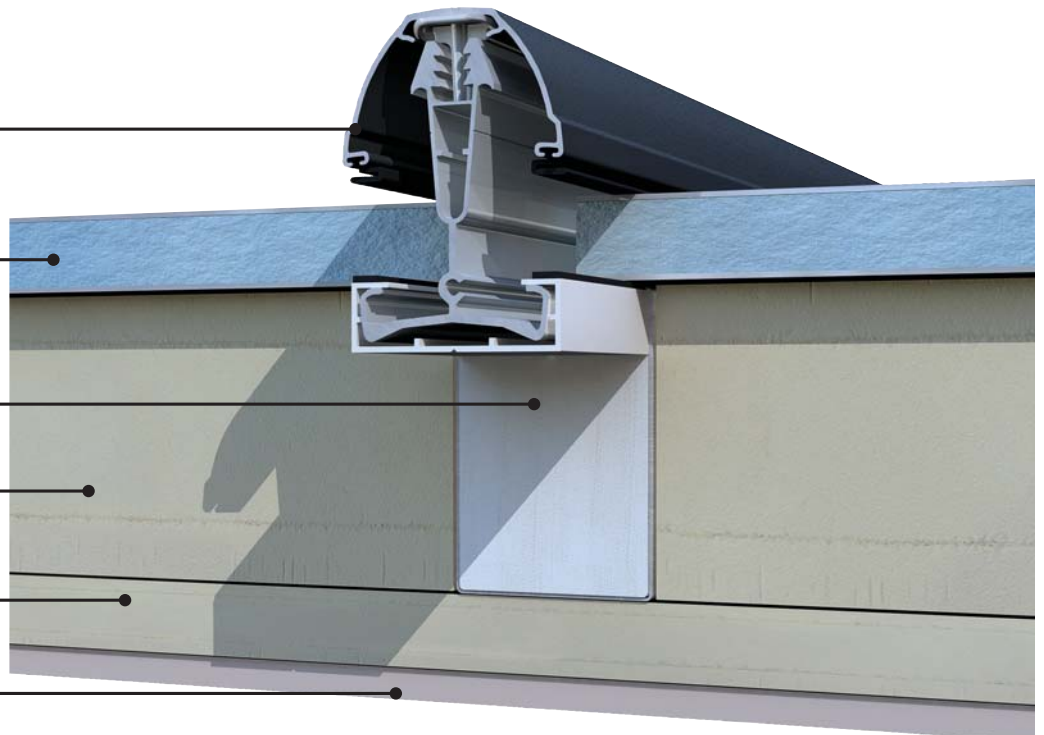

Glazed Eco Roof

Traditional Conservatories

Glazed Extension

LivinRoom Orangery

Solid roof extension

Livin **ROOM**
by ultraframe

The great NEW roof replacement

Unrivalled Design.

The first roof that's designed to give you the flexibility to combine glass and a solid roof. LivingROOF can be formed into any shape or roof style. Glazing panels can be inserted anywhere to help you maximise the use of natural light and give you a truly bespoke design.

- All LivingROOF designs come complete with the LivingRoom perimeter ceiling system as standard, not only providing the perfect place for spotlights and speakers, but it gives the effect of lifting the vaulted ceiling, giving a light airy feel to the new room.
- LivingROOF can incorporate the Classic Cornice - hiding the guttering and giving your conservatory a modern, aesthetically pleasing feature.
- Externally the LivingROOF is finished in urban grey to compliment any housing style and give a contemporary look.
- The LivingROOF is quick to install compared to other solid roofs on the market and because of its pre-fabricated design, doesn't require any onsite cutting, reducing waste and disruption.

RAL7016 urban grey
'matt effect'.

Exterior insulating panel

Classic roof features an insulated
bolstered glazing bar

90mm Kingspan board insulation

25mm Kingspan board insulation

12.5mm foil backed plasterboard